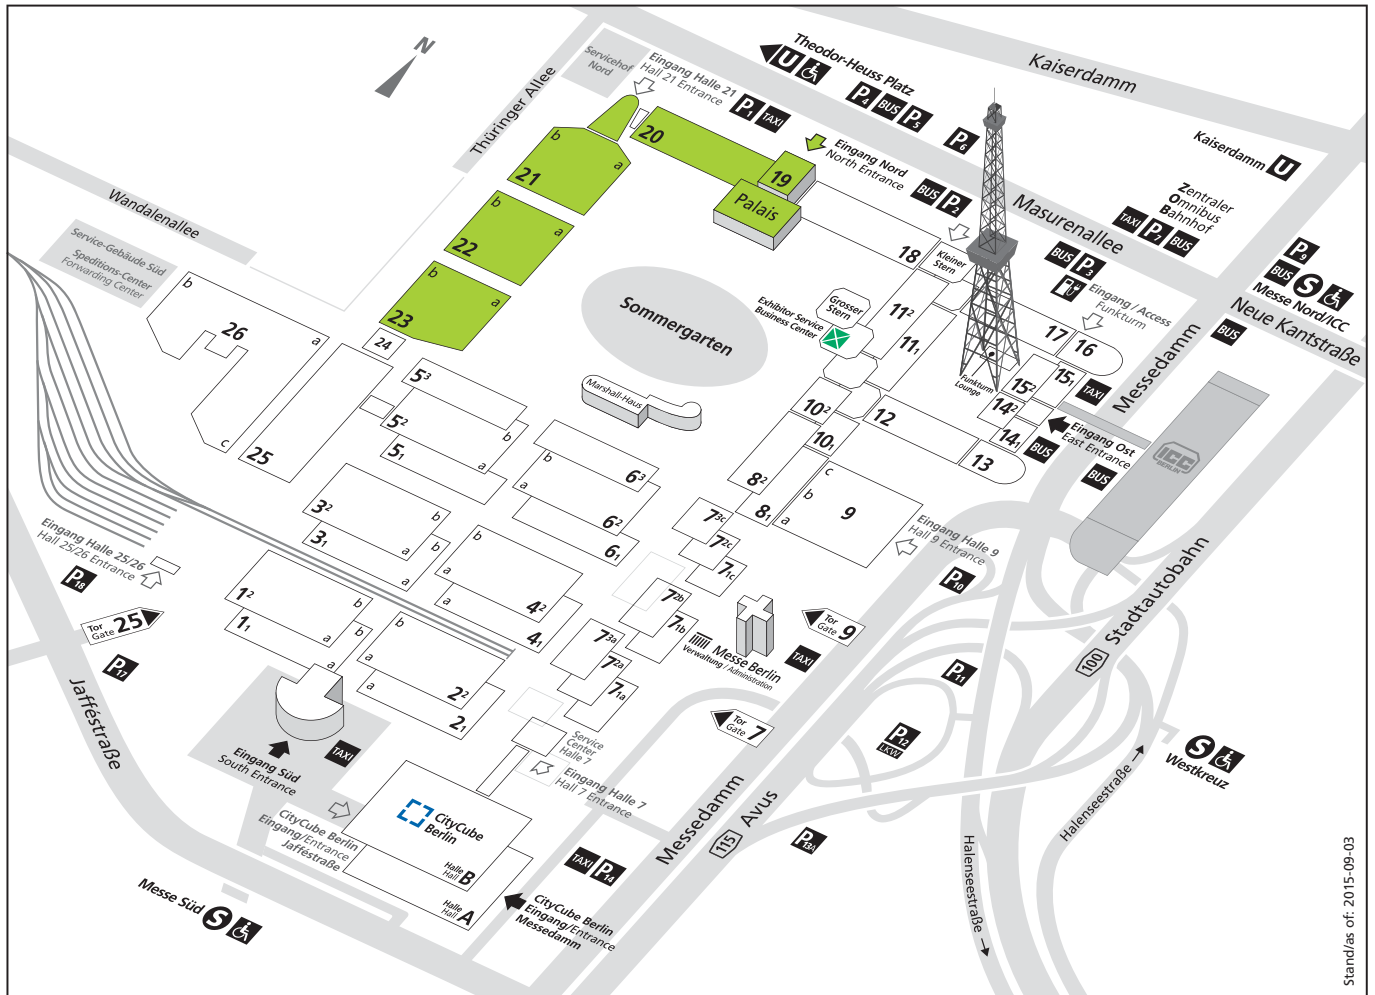

Stage|Set|Scenery Fachmesse und Kongress

18.-20. Juni 2019

Trade Show and Conference

18 - 20 June 2019

stage | set | scenery

Stand/as of: 2015-09-03

 Eingang Nord / North Entrance