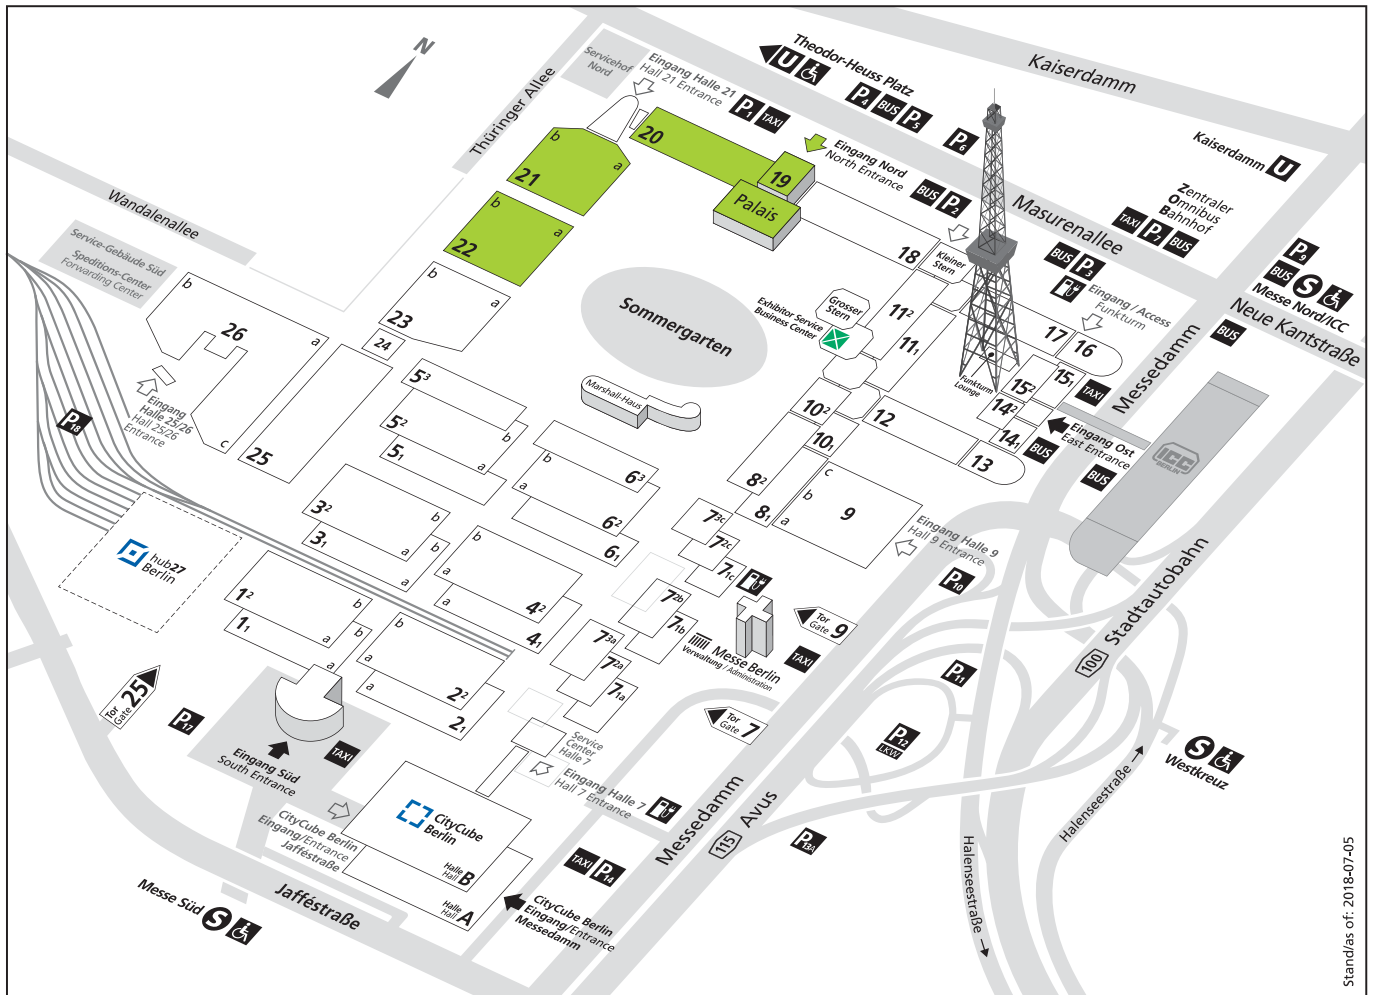

Stage|Set|Scenery
Internationale Fachmesse und Kongress
18. – 20. Juni 2019
International Trade Show and Conference
June 18 – 20, 2019

stage | set | scenery

-  Eingang Nord / North Entrance
-  Ausstellung / Exhibition